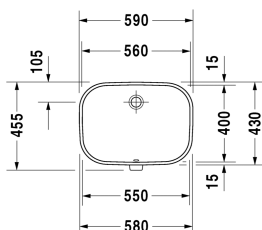

D-Code Vanity basin # 0338560000

| < 560 mm > |

Vanity basin	Dimension	Weight	Order number
undercounter basin, with overflow, without tap platform, fixings for installation in wooden consoles included, 560 mm			
Colors			
00 White Alpin			
Variant			
☒	560 x 400 mm	9.400 kilogram	0338560000
Infobox			
Measurements of undercounter models represent interior measurements			
Accessory			
Fixing for stone countertops, (with the exception of # 046651)		0.200 kilogram	005028

All drawings contain the necessary measurements which are subject to standard tolerances. They are stated in mm and are non-binding. Exact measurements, in particular for customised installation scenarios, can only be taken from the finished ceramic piece.