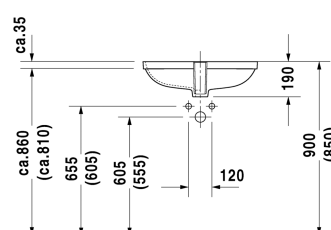

D-Code Vanity basin # 0338560000

| < 560 mm > |

Vanity basin	Dimension	Weight	Order number
undercounter basin, with overflow, without tap platform, fixings for installation in wooden consoles included, 560 mm			
Colors			
00 White Alpin			
Variant			
☒	560 x 400 mm	9.400 kilogram	0338560000
Infobox			
Measurements of undercounter models represent interior measurements			
Accessory			
Fixing for stone countertops, (with the exception of # 046651)		0.200 kilogram	005028

All drawings contain the necessary measurements which are subject to standard tolerances. They are stated in mm and are non-binding. Exact measurements, in particular for customised installation scenarios, can only be taken from the finished ceramic piece.